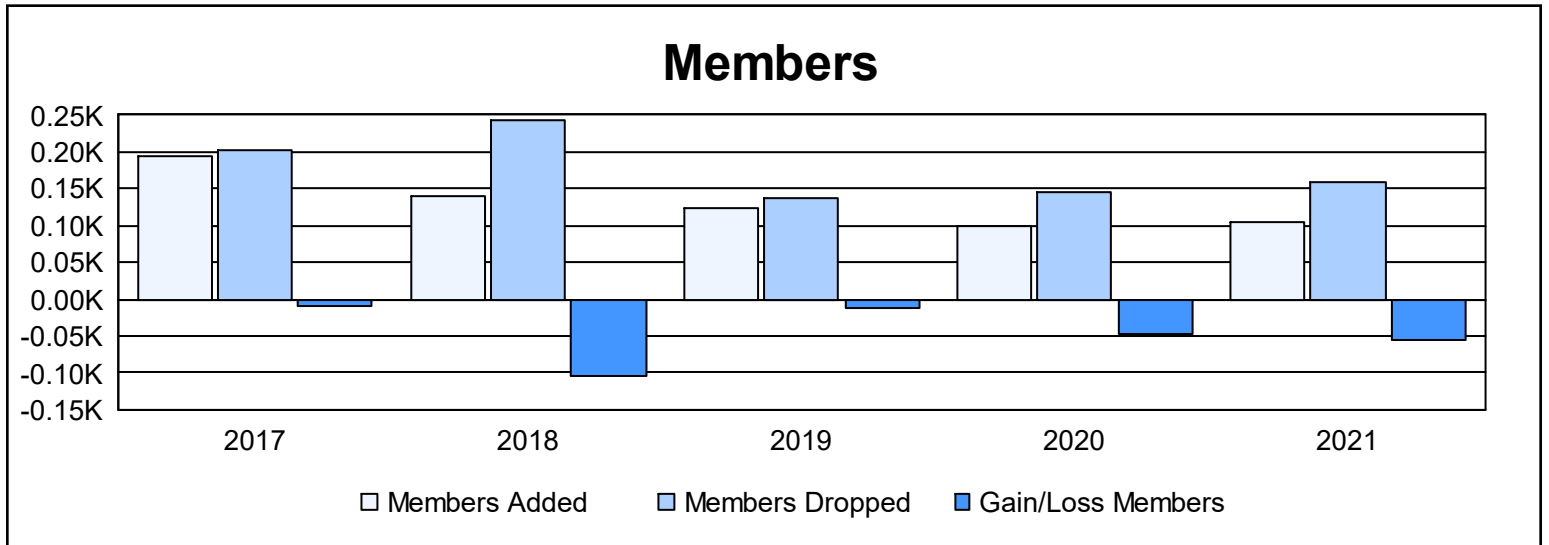

Year	New Clubs	Dropped Clubs	Gain/ Loss Clubs	New Members	Charter Members	Reinstate Members	Transfer Members	Total Member Added	Total Members Dropped	Gain/ Loss Members
2016-2017	0	0	0	179	3	6	7	195	203	-8
2017-2018	1	2	-1	98	24	11	7	140	243	-103
2018-2019	0	0	0	114	0	6	5	125	138	-13
2019-2020	0	1	-1	85	2	7	6	100	146	-46
2020-2021	0	0	0	84	0	15	5	104	159	-55
<b>Average</b>	<b>0</b>	<b>1</b>	<b>0</b>	<b>112</b>	<b>6</b>	<b>9</b>	<b>6</b>	<b>133</b>	<b>178</b>	<b>-45</b>

### Membership Composition June 2021 Cumulative