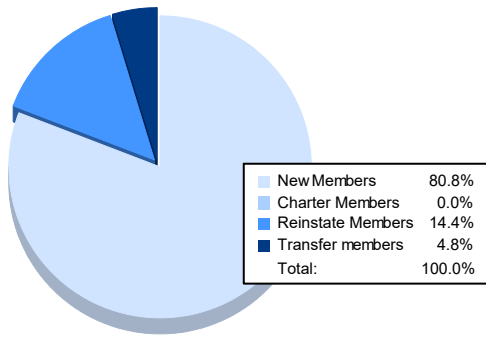

Year	New Clubs	Dropped Clubs	Gain/ Loss Clubs	New Members	Charter Members	Reinstate Members	Transfer Members	Total Member Added	Total Members Dropped	Gain/ Loss Members
2016-2017	0	0	0	179	3	6	7	195	203	-8
2017-2018	1	2	-1	98	24	11	7	140	243	-103
2018-2019	0	0	0	114	0	6	5	125	138	-13
2019-2020	0	1	-1	85	2	7	6	100	146	-46
2020-2021	0	0	0	84	0	15	5	104	159	-55
<b>Average</b>	<b>0</b>	<b>1</b>	<b>0</b>	<b>112</b>	<b>6</b>	<b>9</b>	<b>6</b>	<b>133</b>	<b>178</b>	<b>-45</b>

### Membership Composition June 2021 Cumulative