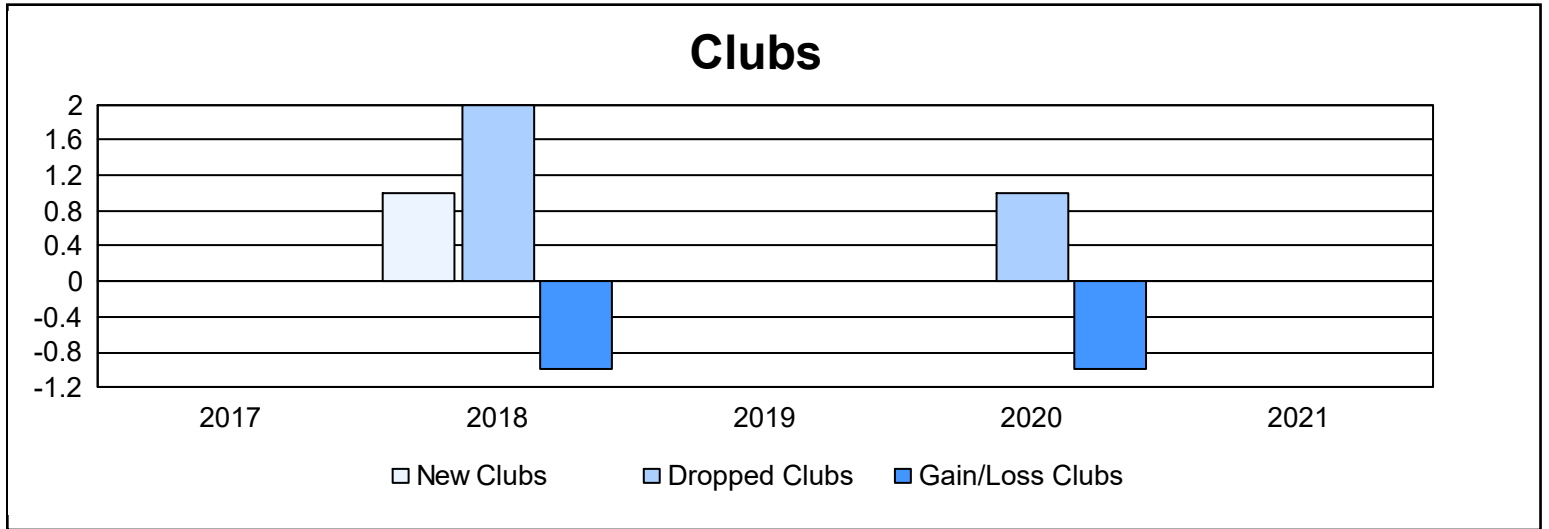

Year	New Clubs	Dropped Clubs	Gain/ Loss Clubs	New Members	Charter Members	Reinstate Members	Transfer Members	Total Member Added	Total Members Dropped	Gain/ Loss Members
2016-2017	0	0	0	179	3	6	7	195	203	-8
2017-2018	1	2	-1	98	24	11	7	140	243	-103
2018-2019	0	0	0	114	0	6	5	125	138	-13
2019-2020	0	1	-1	85	2	7	6	100	146	-46
2020-2021	0	0	0	84	0	15	5	104	159	-55
<b>Average</b>	<b>0</b>	<b>1</b>	<b>0</b>	<b>112</b>	<b>6</b>	<b>9</b>	<b>6</b>	<b>133</b>	<b>178</b>	<b>-45</b>

### Membership Composition June 2021 Cumulative